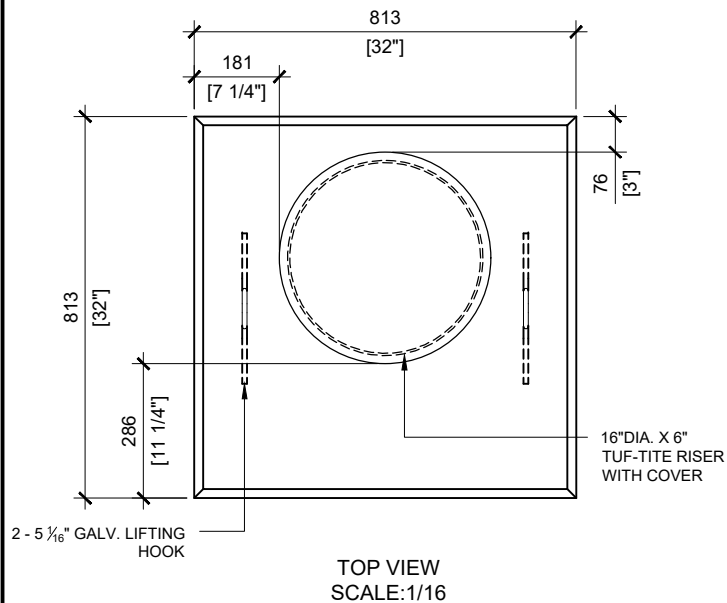

## RETROFIT 22"X26"

CROSS SECTION  
SCALE:1/16

## RETROFIT 32"X32"

CROSS SECTION  
SCALE:1/16