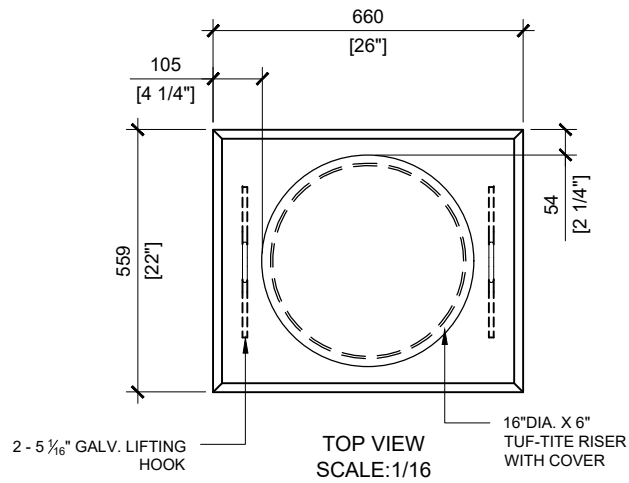

## RETROFIT 22"X26"

CROSS SECTION  
SCALE:1/16

## RETROFIT 32"X32"

CROSS SECTION  
SCALE:1/16