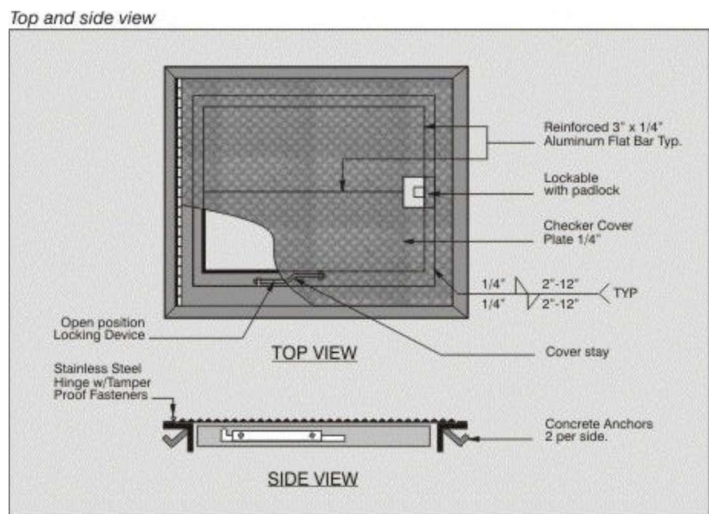

Aluminum Tank Accessories Available on Request

Drip Proof Access Doors

Standard Opening Sizes – 36 x 36
30 x 30
24 x 24

Custom size Openings and Heights Available on Special Order

Flush Mount Access Doors

Standard Opening Sizes – 36 x 36
32 x 35
30 x 21

Custom size Openings on Special Order

Access Ladders

Non-Slip Aluminum Rungs on 12" Centers
Order to Required Height