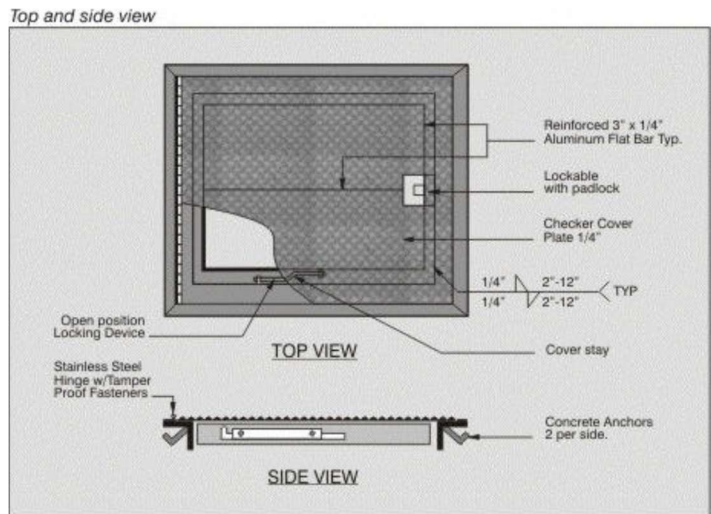

Aluminum Tank Accessories Available on Request

Drip Proof Access Doors

Standard Opening Sizes – 36 x 36
30 x 30
24 x 24

Custom size Openings and Heights Available on Special Order

Flush Mount Access Doors

Standard Opening Sizes – 36 x 36
32 x 35
30 x 21

Custom size Openings on Special Order

Access Ladders

Non-Slip Aluminum Rungs on 12" Centers
Order to Required Height