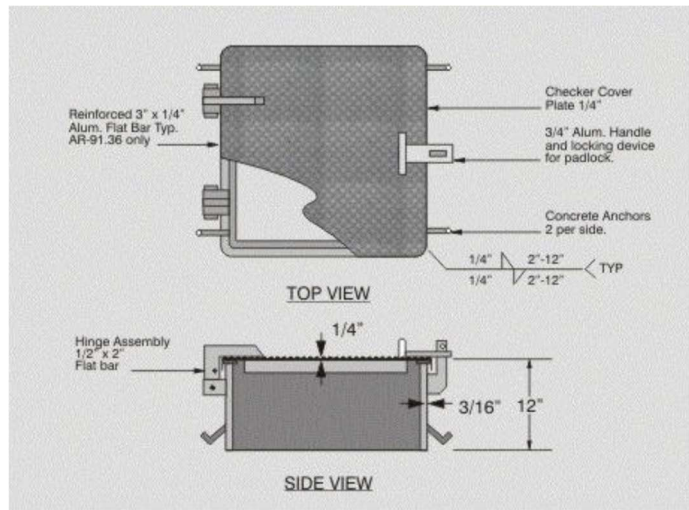

Aluminum Tank Accessories Available on Request

Drip Proof Access Doors

Standard Opening Sizes – 36 x 36
30 x 30
24 x 24

Custom size Openings and Heights Available on Special Order

Flush Mount Access Doors

Standard Opening Sizes – 36 x 36
32 x 35
30 x 21

Custom size Openings on Special Order

Access Ladders

Non-Slip Aluminum Rungs on 12" Centers
Order to Required Height