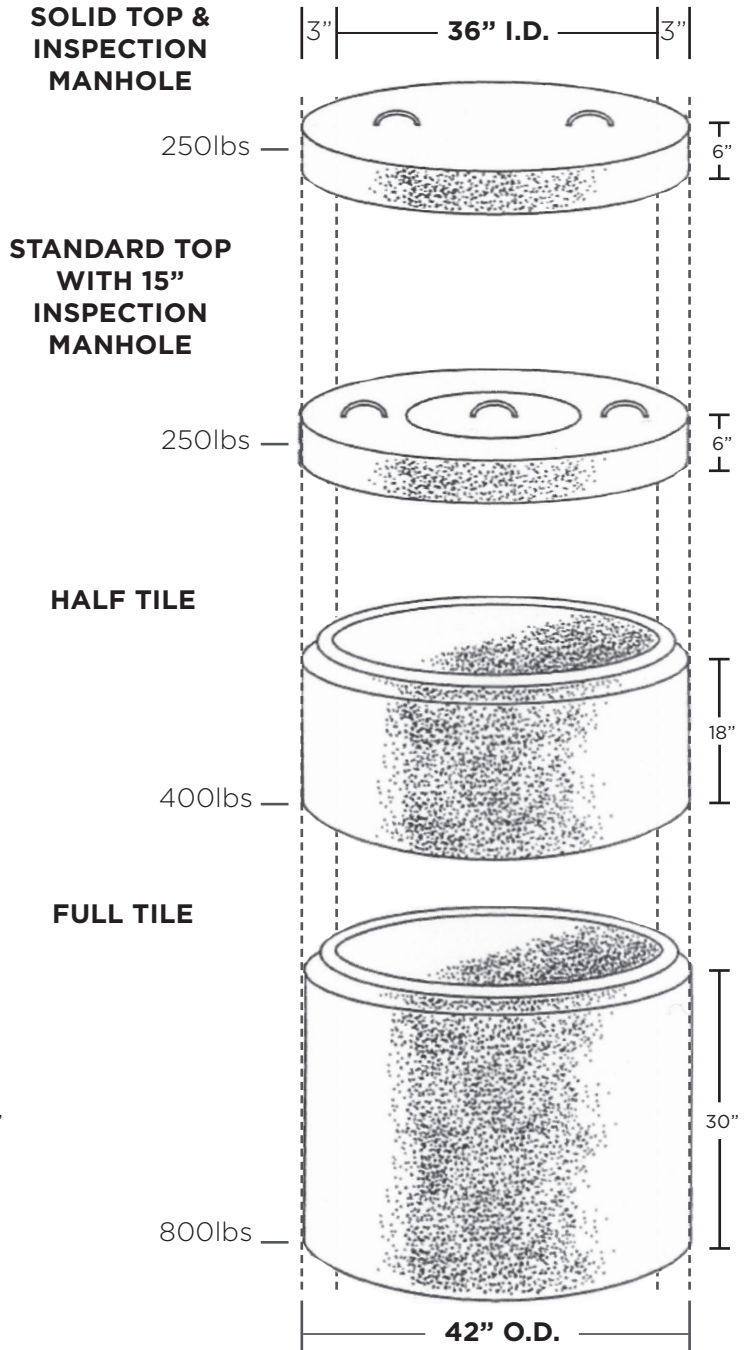

30" WELL TILE

36" WELL TILE

LINDSAY OFFICE
brooklinsales@brooklin.com

1 Fleetwood Rd,
Lindsay, ON, Canada K9V 6J1

T: 905-655-3311 | 1-800-655-3430
F: 905-655-3847

HUNTSVILLE / HALIBURTON OFFICE
huntsvillesales@brooklin.com