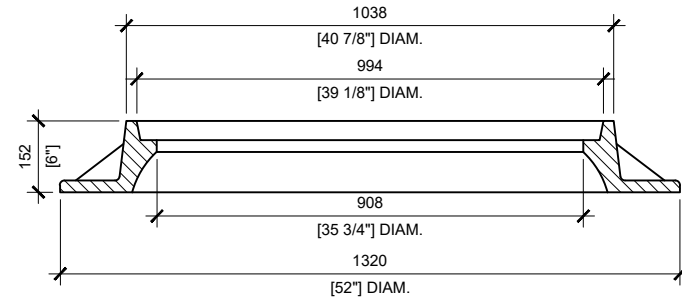

ACCESS COVER
TOP VIEW
SCALE:1/16

*WATERTIGHT COVER
AVAILABLE UPON REQUEST

ACCESS COVER
FRONT VIEW
SCALE:1/16

ACCESS FRAME
FRONT VIEW
SCALE:1/16