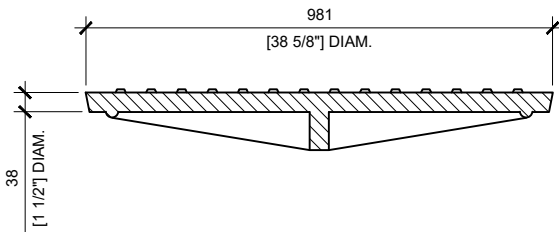

ACCESS COVER
TOP VIEW
SCALE:1/16

*WATERTIGHT COVER
AVAILABLE UPON REQUEST

ACCESS COVER
FRONT VIEW
SCALE:1/16

ACCESS FRAME
FRONT VIEW
SCALE:1/16