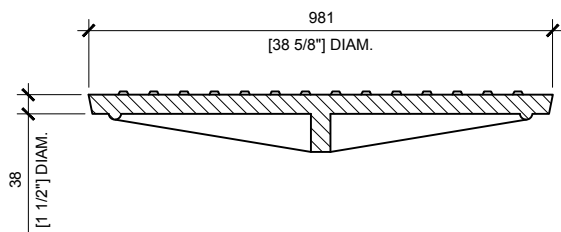

*WATERTIGHT COVER
AVAILABLE UPON REQUEST

MANUFACTURED:
BROOKLIN, ON
1-800-655-3430

MANUFACTURED BY: BIBBY-STE-CROIX
MATERIAL: GREY CAST IRON

WEIGHT:
C-23 (frame) - 540 lbs / 246 kg
C-23 (cover) - 560 lbs / 255 kg

DRAWN BY:
S.RIMLAND

DATE:
AUG/2017

C-23

ACCESS FRAME AND COVER