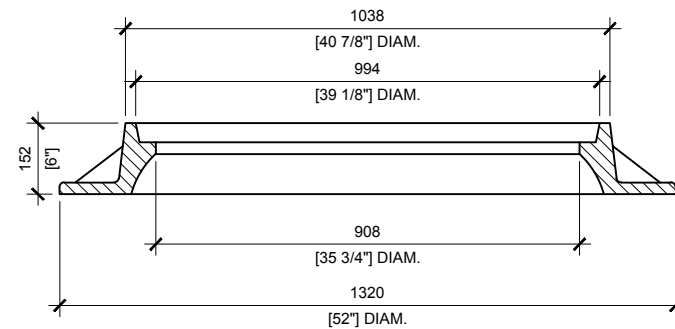

*WATERTIGHT COVER
AVAILABLE UPON REQUEST

MANUFACTURED:
BROOKLIN, ON
1-800-655-3430

MANUFACTURED BY: BIBBY-STE-CROIX
MATERIAL: GREY CAST IRON

WEIGHT:
C-23 (frame) - 540 lbs / 246 kg
C-23 (cover) - 560 lbs / 255 kg

DRAWN BY:
S.RIMLAND

DATE:
AUG/2017

C-23

ACCESS FRAME AND COVER