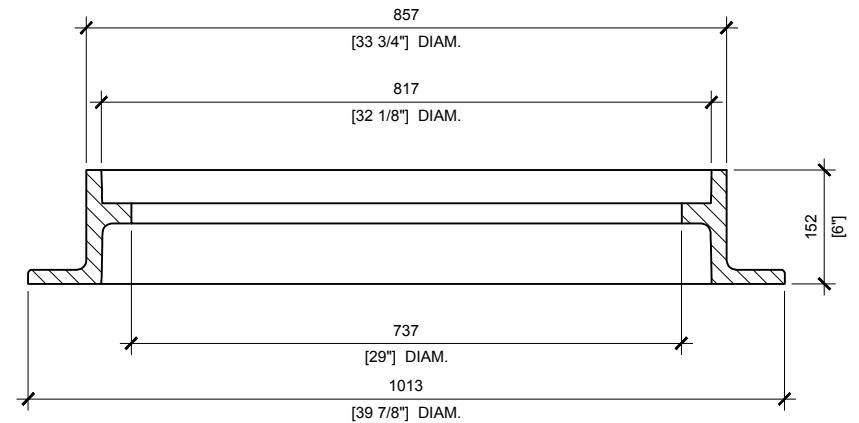

*WATERTIGHT COVER
AVAILABLE UPON REQUEST

MANUFACTURED:
BROOKLIN, ON
1-800-655-3430

MANUFACTURED BY: BIBBY-STE-CROIX
MATERIAL: GREY CAST IRON

WEIGHT:
JW500 (frame) - 208 lbs / 95 kg
JW500 (cover) - 230 lbs / 105 kg

DRAWN BY:
S.RIMLAND

DATE:
AUG/2017

JW500

ACCESS FRAME AND COVER