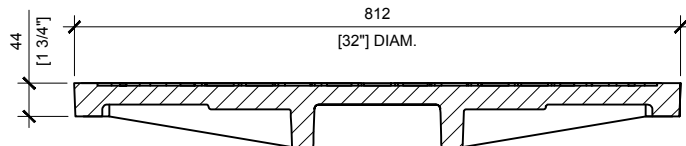

*WATERTIGHT COVER
AVAILABLE UPON REQUEST

MANUFACTURED:
BROOKLIN, ON
1-800-655-3430

MANUFACTURED BY: BIBBY-STE-CROIX
MATERIAL: GREY CAST IRON

WEIGHT:
JW500 (frame) - 208 lbs / 95 kg
JW500 (cover) - 230 lbs / 105 kg